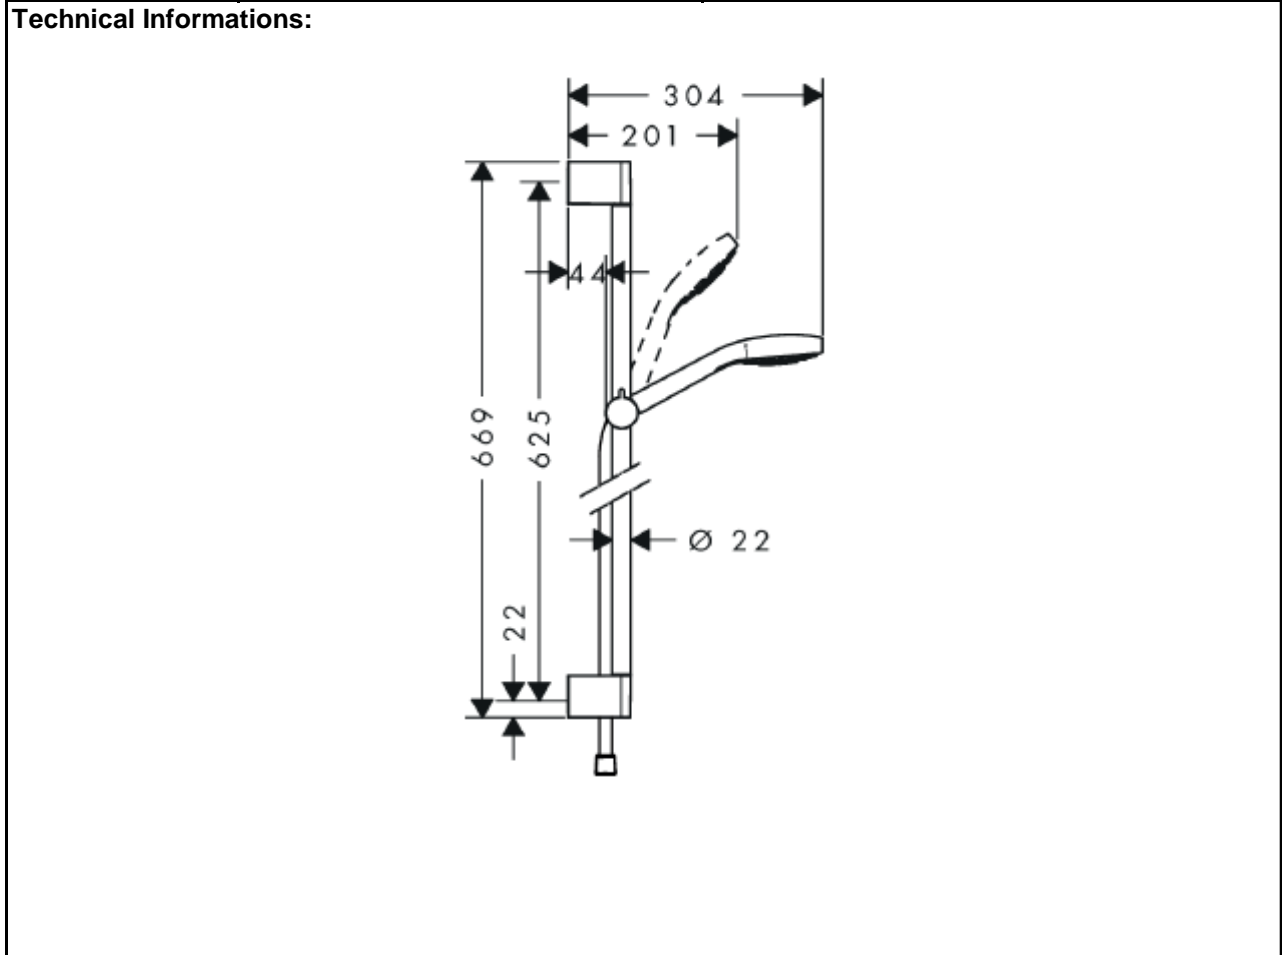

SPECIFICATION SHEET - fittings

BRAND:	hansgrohe	Product Photo: 
ORIGIN:	Germany	
SERIES:	Wall Bar Set	
PRODUCT DESCRIPTION:	Croma Select S Multi Shower Bar Set	
MODEL No.	26560 400	
FINISH/COLOUR:	White / Chrome	
DIMENSIONS:		
OPTIONAL MATCHING PARTS:		